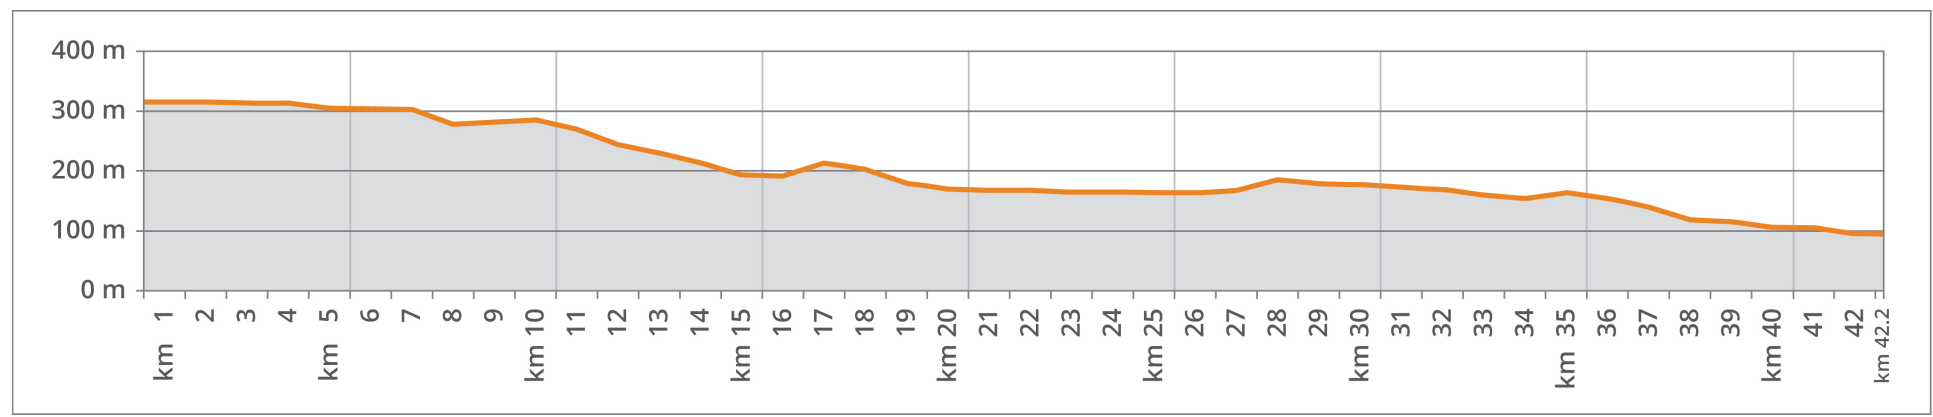

MARATHON DU *P'tit Train du Nord*

OCTOBER 22, 2017

42.2
21.1

A course with a negative drop

Val-David	Marathon Start	314 m	1030 feet
Val-Morin		305 m	1000 feet
Sainte-Adèle		200 m	657 feet
Piedmont	Half-Marathon Start	170 m	557 feet
Prévost		181 m	593 feet
Saint-Jérôme	Finish	94 m	308 feet